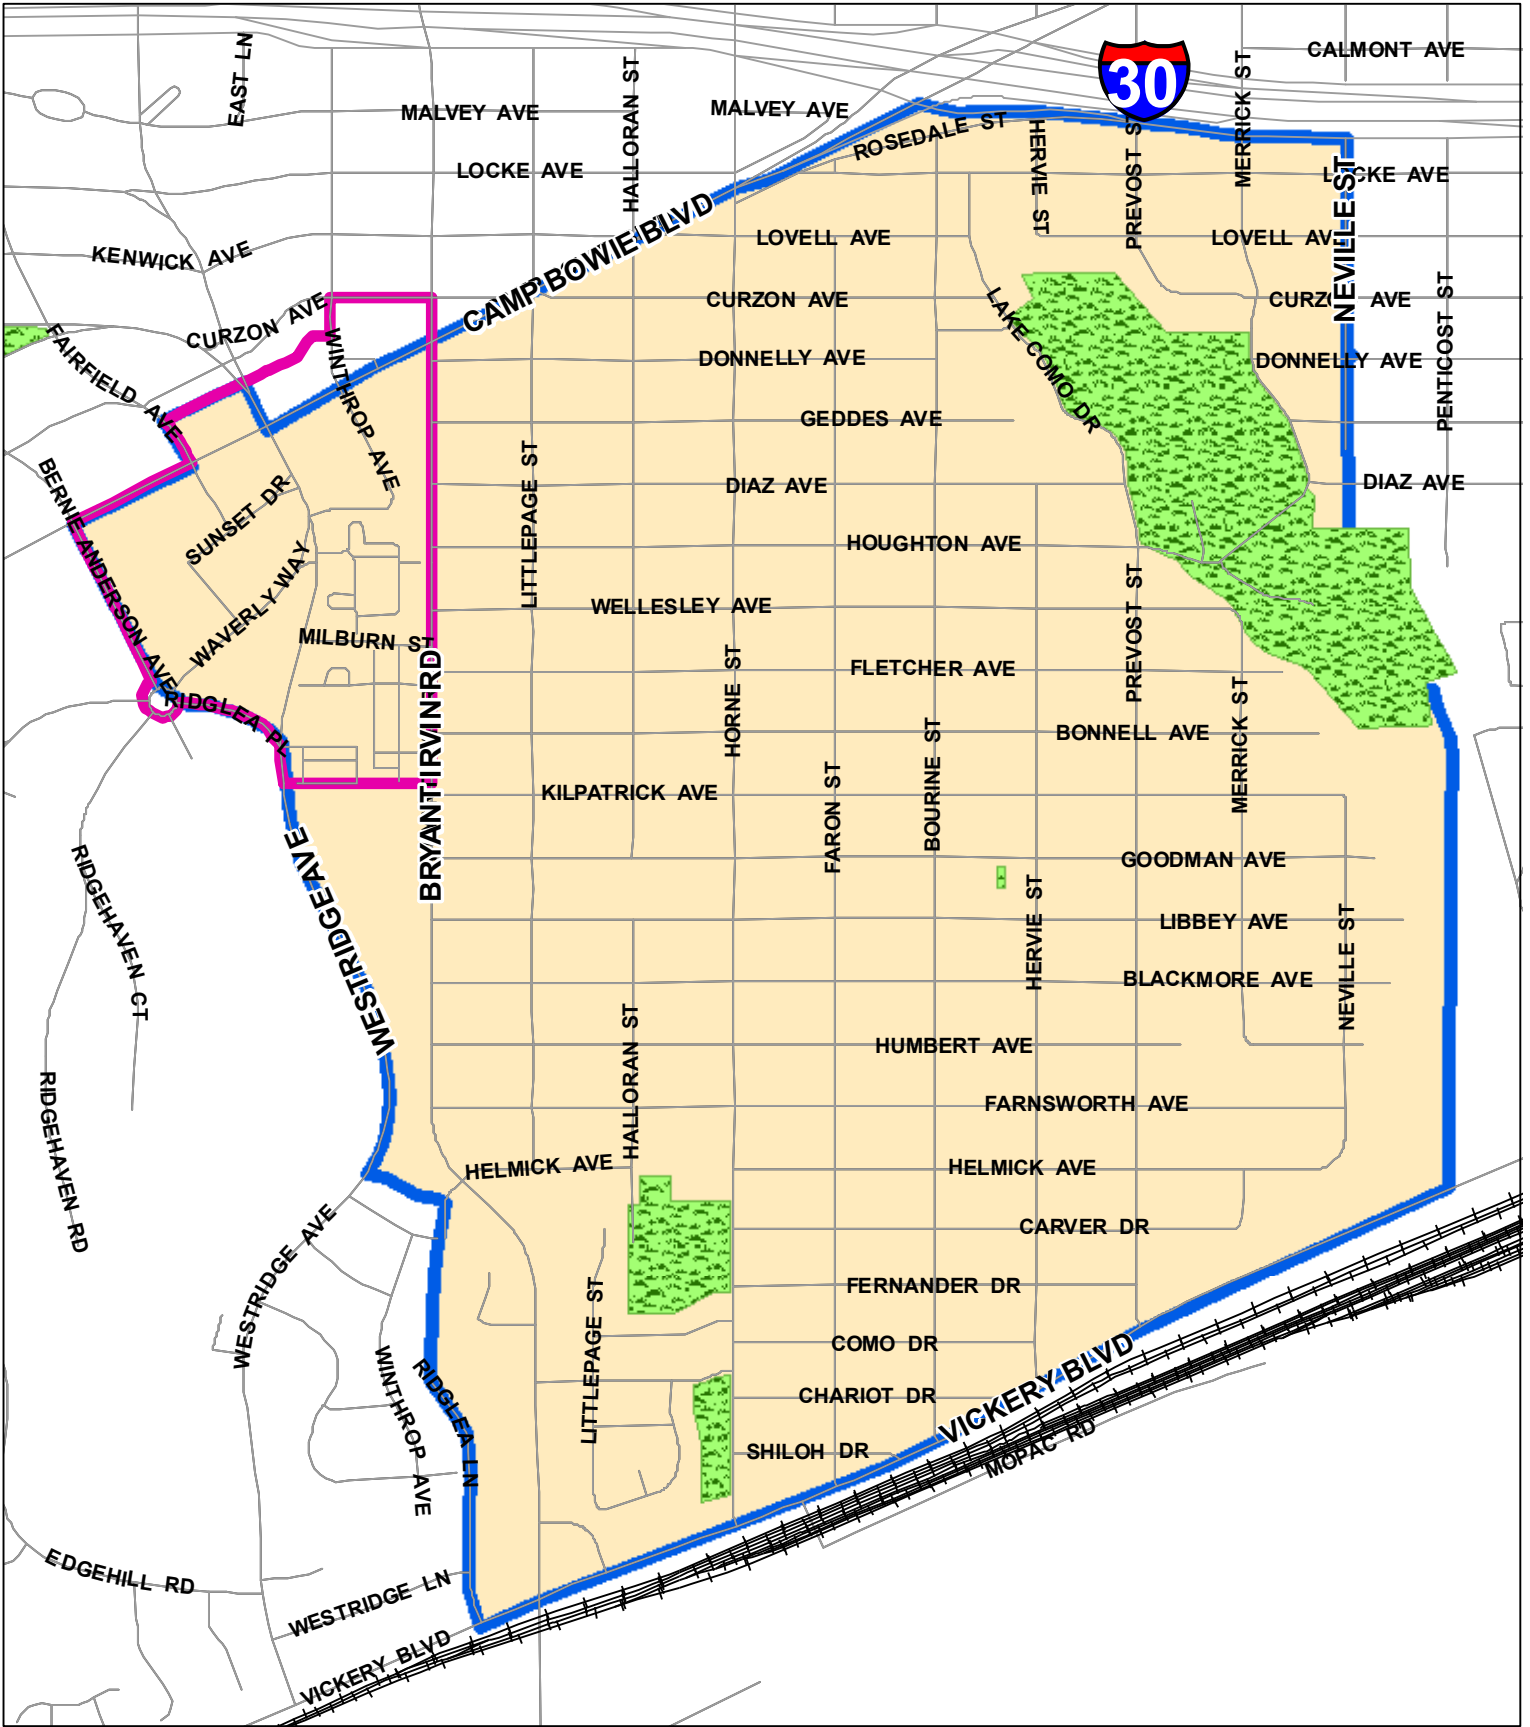

# Ridglea / Como Neighborhood Empowerment Zone

## Legend

-  Neighborhood Empowerment Zone
-  Urban Village
-  Park

Prepared On: December 16, 2010

COPYRIGHT 2010 CITY OF FORT WORTH UNAUTHORIZED REPRODUCTION IS A VIOLATION OF APPLICABLE LAWS. THIS DATA IS TO BE USED FOR A GRAPHICAL REPRESENTATION ONLY. THE ACCURACY IS NOT TO BE TAKEN / USED AS DATA PRODUCED FOR ENGINEERING PURPOSES OR BY A REGISTERED PROFESSIONAL LAND SURVEYOR. THE CITY OF FORT WORTH ASSUMES NO RESPONSIBILITY FOR THE ACCURACY OF SAID DATA.

0 0.125 0.25 0.5 Miles 